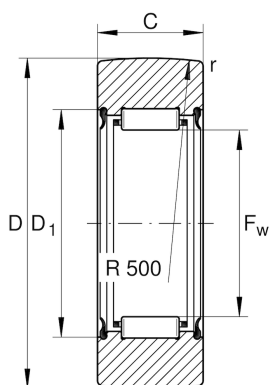

RNA22/8-2RSR

Yoke type track roller

Schaeffler ID:
0000271700000

Yoke type track rollers RNA22...-2RSR,
without axial guidance, lip seals on both
sides

Technical information

Main Dimensions & Performance Data

D	24 mm	Outside diameter
F _w	12 mm	Under roller diameter
C	11.8 mm	Width, outer ring
C _{r w}	4,800 N	Basic dynamic load rating, radial
C _{0r w}	4,300 N	Basic static load rating, radial
C _{ur w}	650 N	Fatigue load limit, radial
n _{D G}	7,000 1/min	Speed on permanent grease lubrication
	25.3 g	Weight

Dimensions

D _{1 min}	18 mm	Minimum mounting dimension
r _{min}	0.3 mm	Minimum chamfer dimension
R	500 mm	Radius of outer ring outside profile